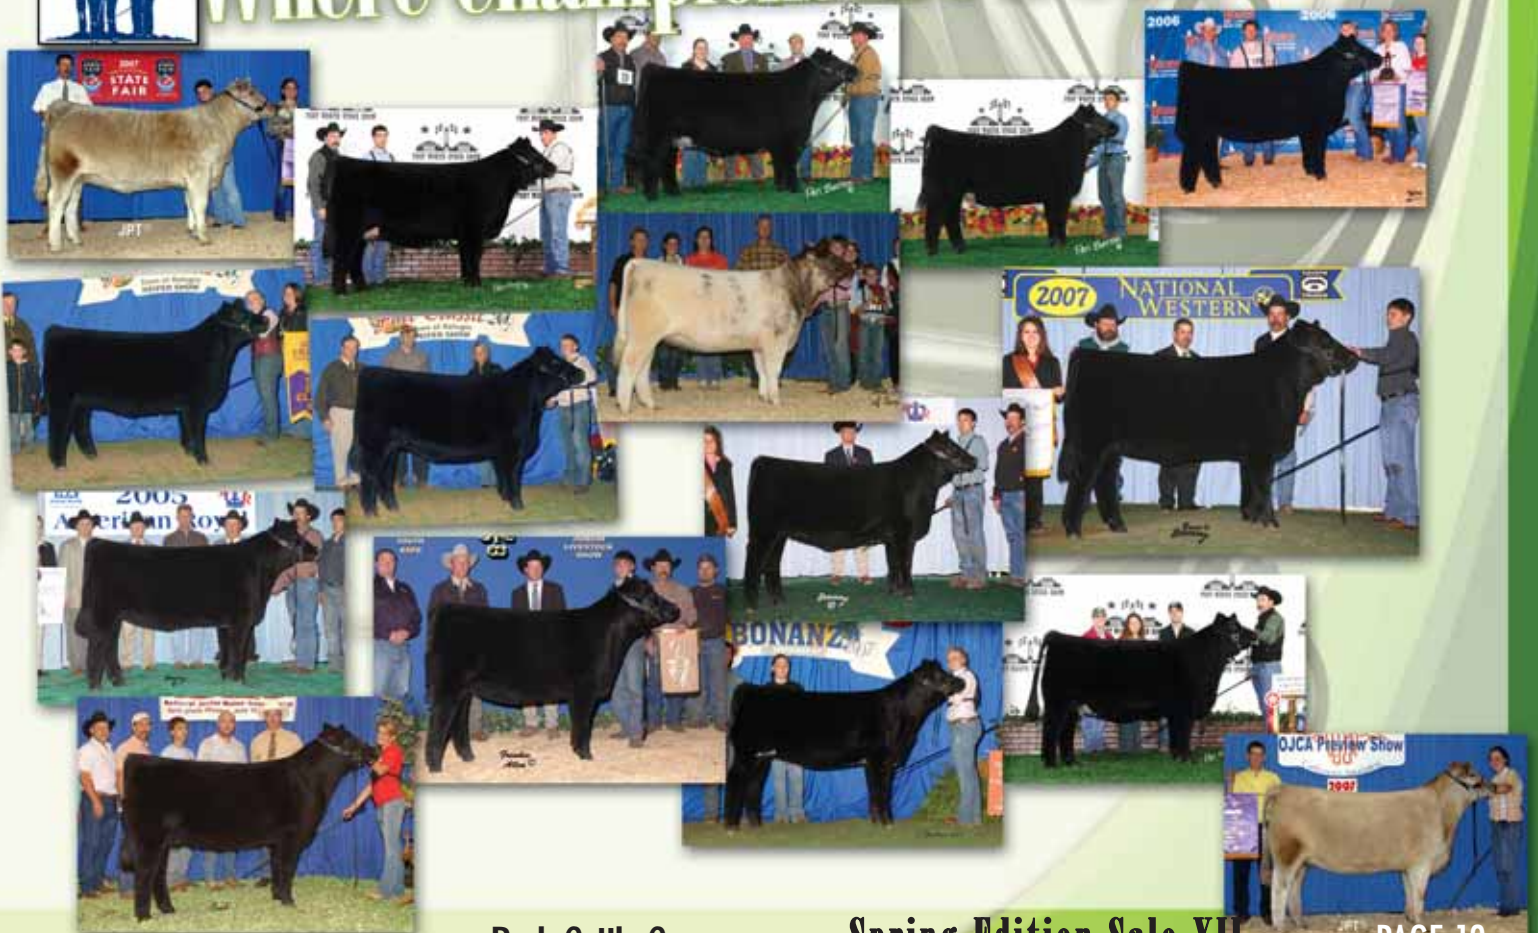

LiveAuctions.TV

Visit www.LiveAuctions.tv for more information.

Real-time bidding is available via the internet for this sale. Live audio and live video will allow buyers to bid on animals just as if they were present at the sale. Buyers must create an account prior to the sale. Please visit www.LiveAuctions.tv to create an account and request a buyer number. Instructions are available at www.LiveAuctions.tv to walk you through the account setup process.

Buyers who would like to bid via the internet must register with www.LiveAuctions.tv two days prior to the sale.

Where Champions Are A Tradition!